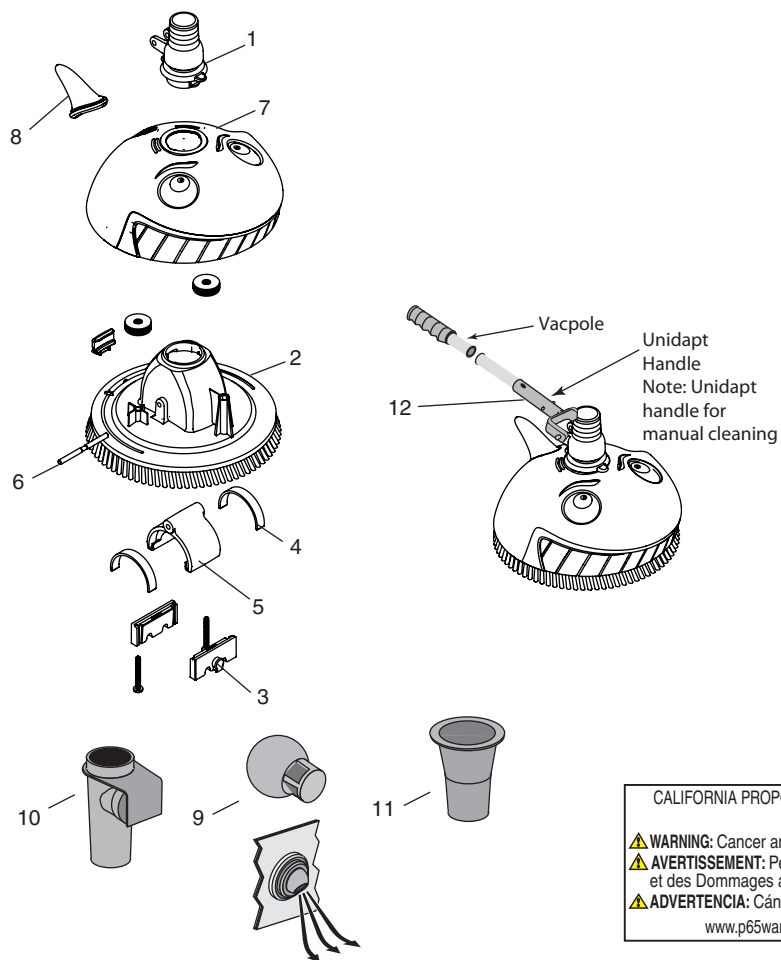

KREEPY KRAULY® 'LIL SHARK™ - 2013 MODEL

CLEANER REPLACEMENT PARTS

CALIFORNIA PROPOSITION 65 WARNING
 ⚠️ **WARNING:** Cancer and Reproductive Harm.
 ⚠️ **AVERTISSEMENT:** Peut Causer le Cancer et des Dommages au Système Reproducteur.
 ⚠️ **ADVERTENCIA:** Cáncer y Daño Reproductivo.
www.p65warnings.ca.gov PR32017A

| Item | Part No. | Qty. | Description |
|------------------------------------|------------|------|-------------------------------------|
| LIL SHARK REPLACEMENT PARTS | | | |
| 1 | GW9012 | 1 | Swivel Assembly |
| 2 | * | 1 | Pool Cleaner Body (with Bristles) |
| 3 | 41100-0027 | 1 | Oscillator Impact Bumper (Pkg of 2) |
| 4 | GW9004 | 1 | Oscillator Seals (Pkg of 2) |
| 5 | GW9003 | 1 | Oscillator Kit (Includes Seals) |
| 6 | GW9002 | 1 | Axle Shaft |
| 7 | 371514Z | 1 | Cover Kit |
| 8 | 371508Z | 1 | Fin Kit |
| 9 | GW9014 | 1 | Flow Director |
| 10 | GW9016 | 1 | Vacuum Regulator |
| 11 | GW9015 | 1 | Reducer Cone |
| 12 | GW9019 | 1 | Unidapt Handle |
| NOT SHOWN | | | |
| | 371526Z | 1 | Replacement Hose Kit |